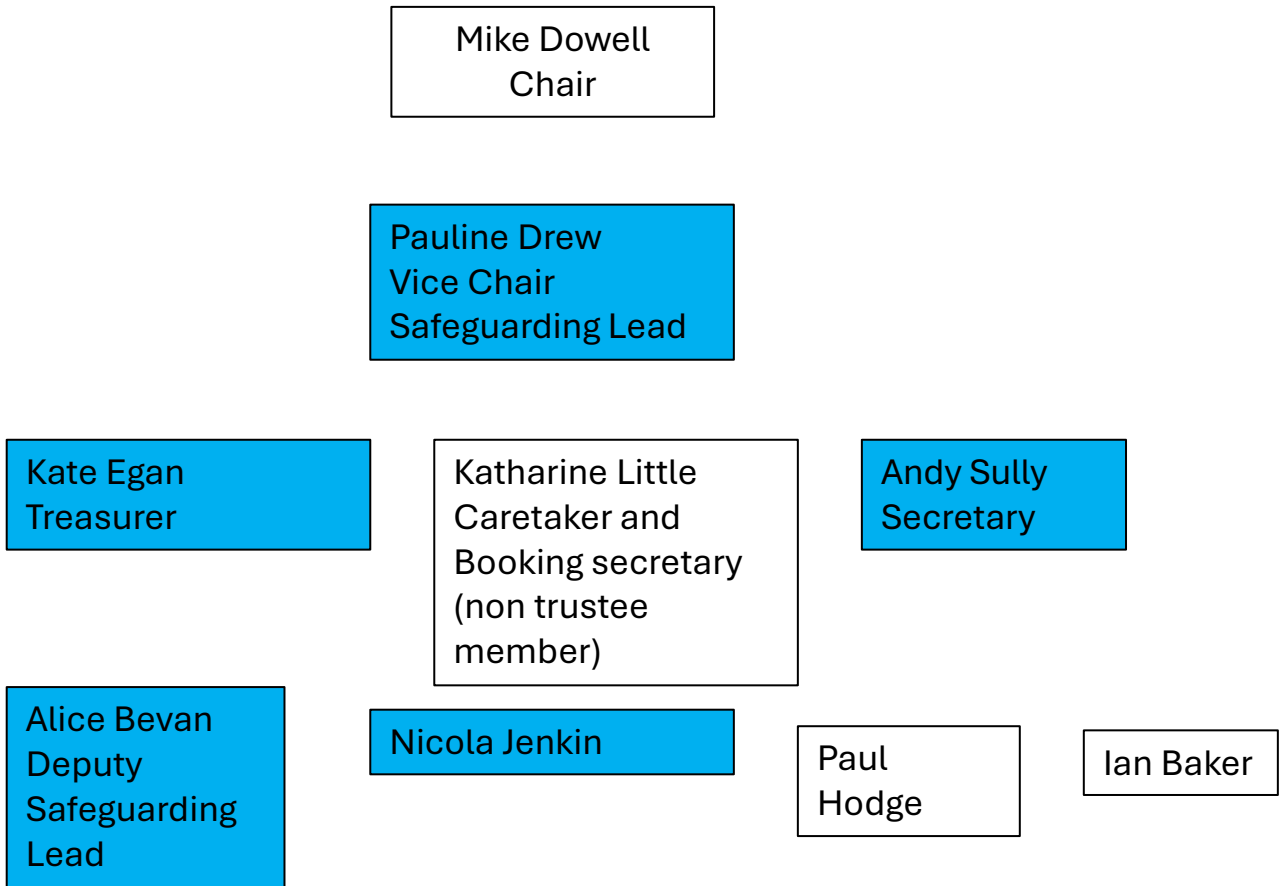

Croscombe Village Hall Organisational Chart

DBS complete and Safeguarding trained

All trustees have signed the statement of eligibility
March 2025